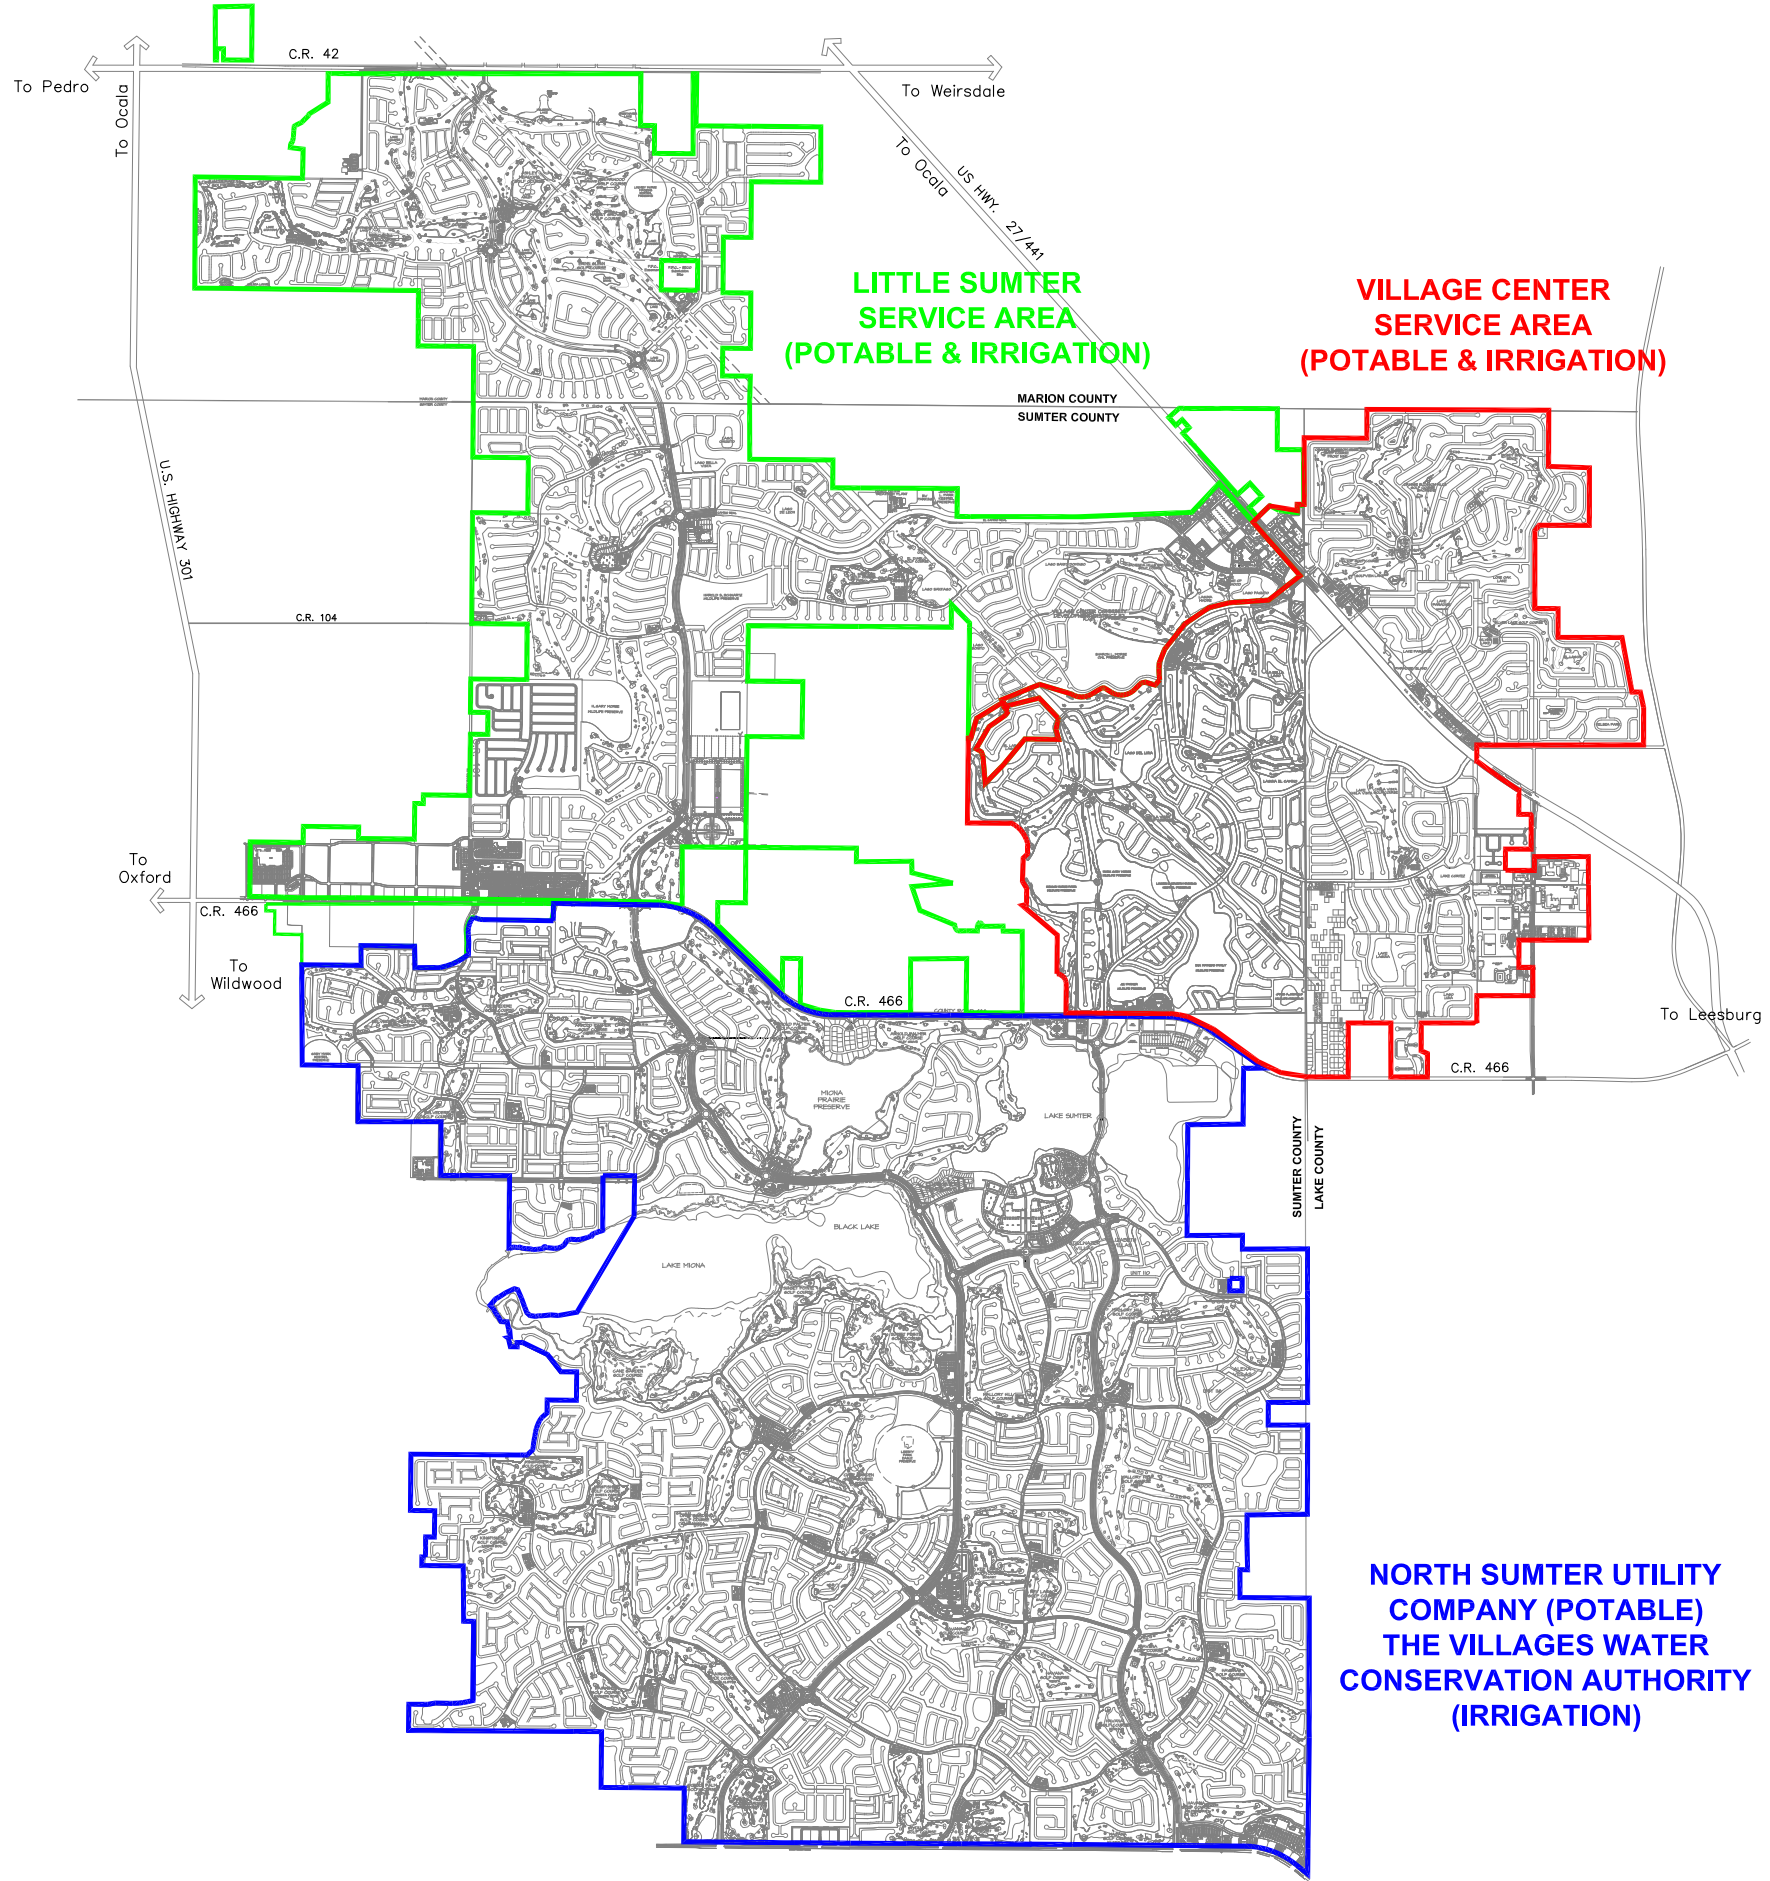

UTILITY SERVICE AREA BOUNDARIES

**LITTLE SUMTER
SERVICE AREA
(POTABLE & IRRIGATION)**

**VILLAGE CENTER
SERVICE AREA
(POTABLE & IRRIGATION)**

**NORTH SUMTER UTILITY
COMPANY (POTABLE)
THE VILLAGES WATER
CONSERVATION AUTHORITY
(IRRIGATION)**